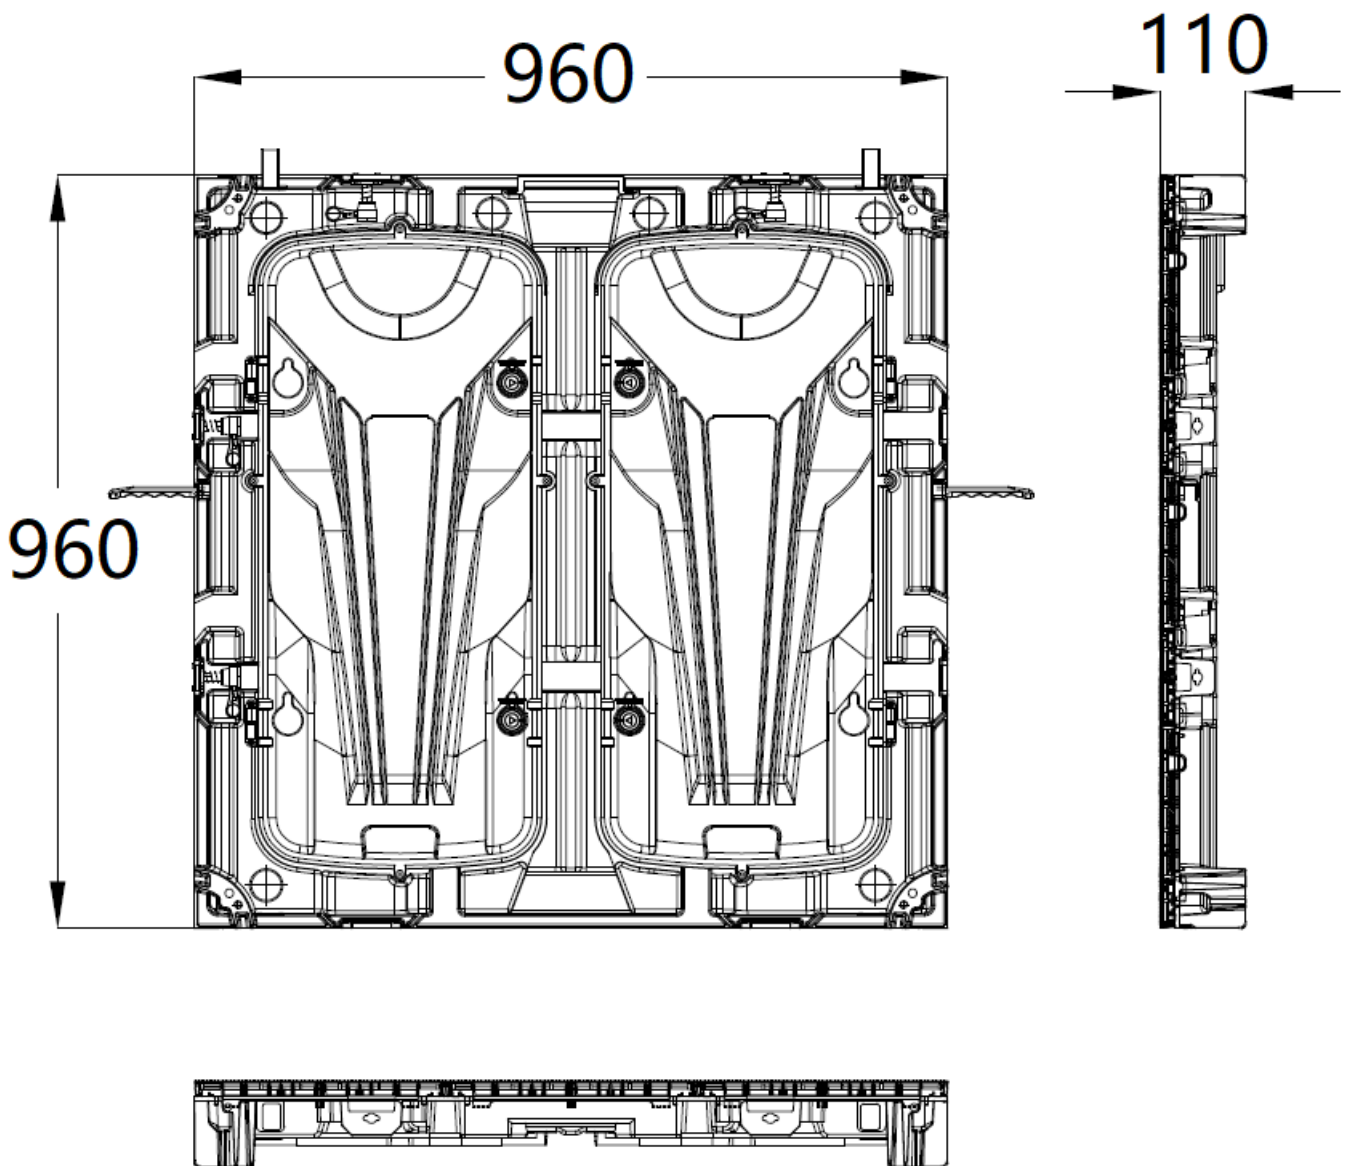

Ingress protection	IP65
Operating temperature	-20°C to 50°C
Operating humidity	10% to 90% RH non-condensing
Storage temperature	-40°C to 60°C
Storage humidity	10% to 95% RH non-condensing
LED lifetime (h)	100000
Certifications	RoHS/CE/FCC

Appearance

Dimensions